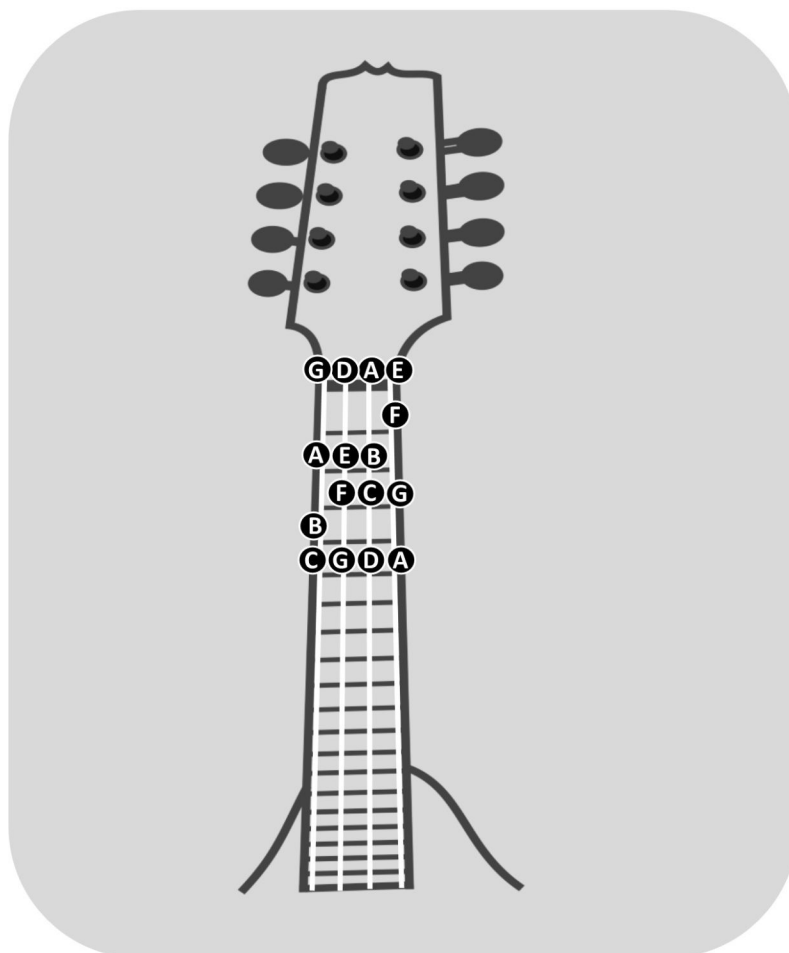

Notation to Instrument Key

Mandolin

G A B C D E F G A B C D E F G A B

1

Musical notation for a scale on a mandolin. The notation is in 4/4 time and consists of a single melodic line. The notes are G, A, B, C, D, E, F, G, A, B, C, D, E, F, G, A, B. The fret numbers are 0, 2, 4, 5, 0, 2, 3, 5, 0, 2, 3, 5, 0, 1, 3, 5, 7.

T
A
B

0 2 4 5 0 2 3 5 0 2 3 5 0 1 3 5 7